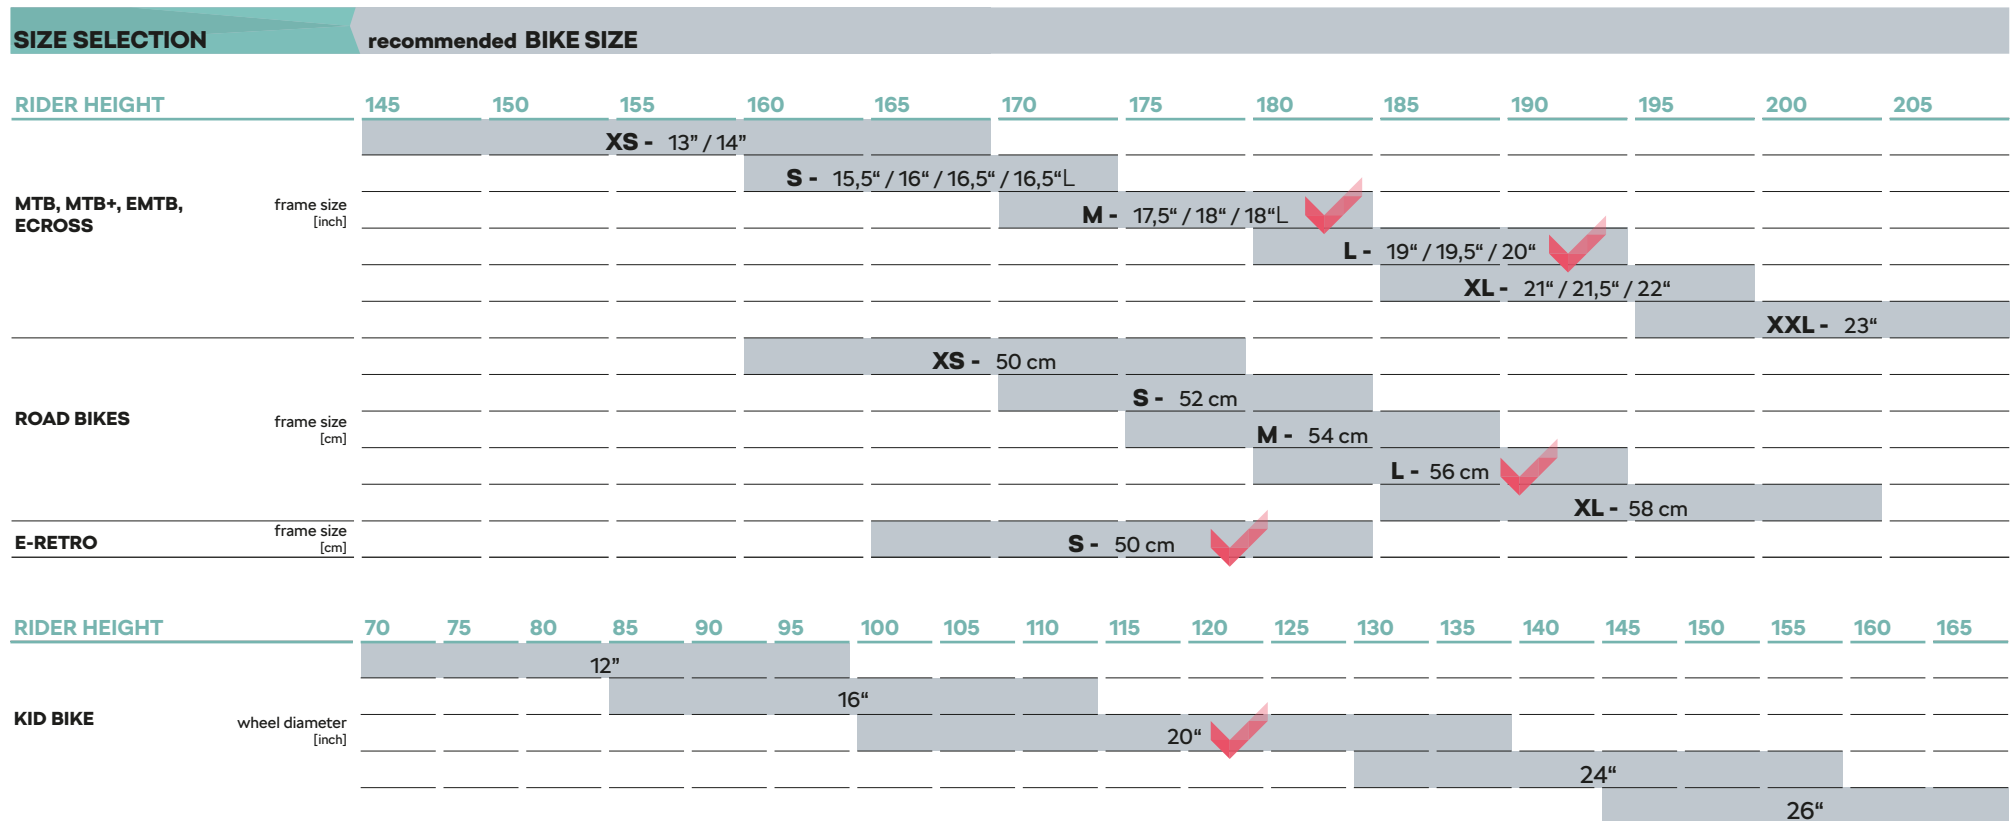

SET OF 2 BICYCLE LIGHTS

Color of the Light	Order number
white, red	000050300C

REFLECTIVE BAND

Length	Order number
34 cm	000087703JS

LOCKABLE BICYCLE RACK

Material	Order number
Alu	000 071 128P
Steel	000 071 128D

TOW BAR BICYCLE CARRIER FOR 2 BIKES

Order number

LHD 000 071 105F

RHD 000 071 105C

DOES IT MATTER WHICH BIKE FRAME SIZE I CHOOSE?

Indeed, it does. A correctly fitting bike will help you to go further for longer. Choosing the right sized bike depends on the type

of the bike, your height, the inside leg measurement and your riding style. But it is not complicated as it sounds.

HOW TO CHOOSE CORRECT SIZE OF THE BICYCLE

The most important criteria that determines the size of the bike you need is your height. If you find that you're between sizes or you're unsure of which of two frame sizes would suit you best then other factors that can be considered is your reach.

The reach will affect your riding position quite significantly. You should not feel sitting too straight with your arms bend too much, neither leaning forward trying to grasp the handlebar.

If your sitting height is bigger than average, then the larger of the two frame sizes is recommended and vice versa.